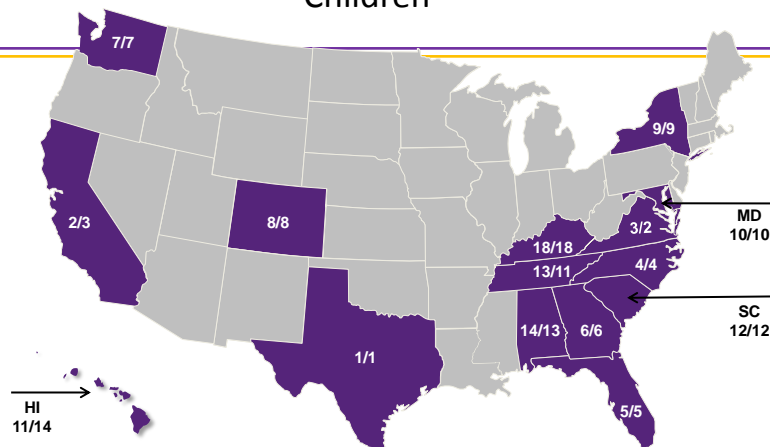

www.MilitaryChild.org

Who Are the Military Children?

- Almost 2M children (*Mom, Dad or Both Active Duty, Guard or Reserve*)
- 1.1 Million school-aged (5-18)
- 630,000 children of Active Duty
- 480,000 children of Guard & Reserves
- 75% of Active Duty children under age 12

www.MilitaryChild.org

Who Are the Military Children?

- Over 2 million children have a mother or father who has served in Iraq or Afghanistan
- Active Duty Military families move 3 times more frequently than civilian counterparts

www.MilitaryChild.org

State Ranking by Populations of Military-Connected Children

Military Children	State	TX	CA	VA	NC	FL	GA	WA	CO	NY	MD	HI	SC	TN	AL		KY
	Age 0-18		1	2	3	4	5	6	7	8	9	10	11	12	13	14	
Age 6-18		1	3	2	4	5	6	7	8	9	10	14	12	11	13		18