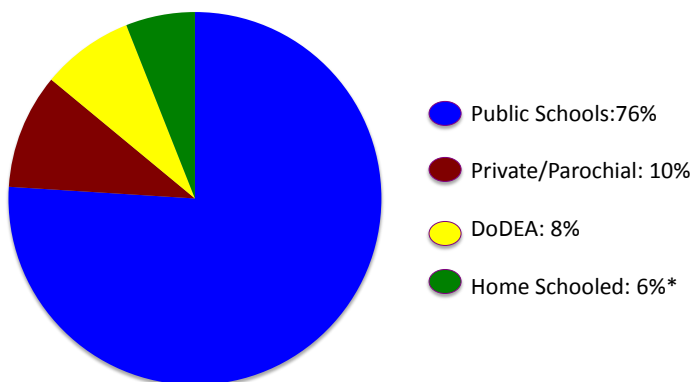

www.MilitaryChild.org

State Ranking by Populations of Military-Connected Children

Military Children	State	TX	CA	VA	NC	FL	GA	WA	CO	NY	MD	HI	SC	TN	AL		KY
	Age 0-18		1	2	3	4	5	6	7	8	9	10	11	12	13	14	
Age 6-18		1	3	2	4	5	6	7	8	9	10	14	12	11	13		18

www.MilitaryChild.org

Where are they by State? (Military Students Ages 5-18, Grades K-12)

<u>State</u>	<u>Active</u>	<u>Reserves</u>	<u>Total</u>
Texas	73,922	34,605	108,527
California	61,680	29,155	90,835
Virginia	78,603	16,501	95,104
North Carolina	52,151	13,366	65,517
Georgia	42,796	18,262	61,058
Florida	31,729	20,634	52,363
Washington	31,752	12,089	43,841

www.MilitaryChild.org

Distribution of Military-Connected Children by Type of School Environment

On average, 90% of public education funding comes from state and local sources.

www.MilitaryChild.org

The 25 Largest Districts for Military Student Populations